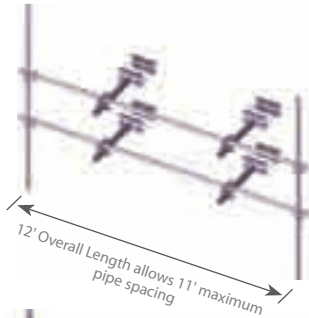

Antenna Mounts

Face Mounted Wireless Frames *continued*

5.930.0365.208
Kit includes two
2 3/8" x 8' pipes