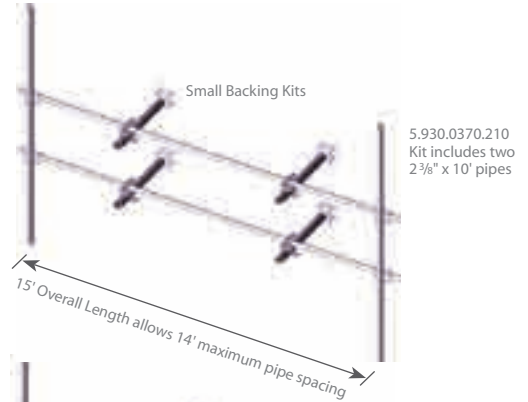

Antenna Mounts

Face Mounted Wireless Frames *continued*

Kit #	Description	Qty	List Price	Wt
12' Face Mounted Wireless Frames with Two Pipes				
5.930.0360.208	FWF12MS with two 2 3/8" x 8' pipes and Small Backing Kits	Ea	$1376	356
5.930.0360.210	FWF12MS with two 2 3/8" x 10' pipes and Small Backing Kits	Ea	$1422	375
5.930.0360.212	FWF12MS with two 2 3/8" x 12' pipes and Small Backing Kits	Ea	$1468	393
12' Face Mounted Wireless Frames with Three Pipes				
5.930.0361.308	FWF12MS with three 2 3/8" x 8' pipes and Small Backing Kits	Ea	$1567	409
5.930.0361.310	FWF12MS with three 2 3/8" x 10' pipes and Small Backing Kits	Ea	$1636	437
5.930.0361.312	FWF12MS with three 2 3/8" x 12' pipes and Small Backing Kits	Ea	$1705	464
12' Face Mounted Wireless Frames with Four Pipes				
5.930.0362.408	FWF12MS with four 2 3/8" x 8' pipes and Small Backing Kits	Ea	$1758	462
5.930.0362.410	FWF12MS with four 2 3/8" x 10' pipes and Small Backing Kits	Ea	$1850	499
5.930.0362.412	FWF12MS with four 2 3/8" x 12' pipes and Small Backing Kits	Ea	$1942	535

Note: 1. Small Backing Kits fit up to 4 1/2" OD rounds.
2. All Kits come with our standard 3 1/2" x 2' single arm standoffs.

Kit #	Description	Qty	List Price	Wt
15' Face Mounted Wireless Frames with Two Pipes				
5.930.0370.208	FWF15MS with two 2 3/8" x 8' pipes and Small Backing Kits	Ea	$1446	384
5.930.0370.210	FWF15MS with two 2 3/8" x 10' pipes and Small Backing Kits	Ea	$1492	403
5.930.0370.212	FWF15MS with two 2 3/8" x 12' pipes and Small Backing Kits	Ea	$1538	421
15' Face Mounted Wireless Frames with Three Pipes				
5.930.0371.308	FWF15MS with three 2 3/8" x 8' pipes and Small Backing Kits	Ea	$1637	437
5.930.0371.310	FWF15MS with three 2 3/8" x 10' pipes and Small Backing Kits	Ea	$1706	464
5.930.0371.312	FWF15MS with three 2 3/8" x 12' pipes and Small Backing Kits	Ea	$1775	492
15' Face Mounted Wireless Frames with Four Pipes				
5.930.0372.408	FWF15MS with four 2 3/8" x 8' pipes and Small Backing Kits	Ea	$1828	489
5.930.0372.410	FWF15MS with four 2 3/8" x 10' pipes and Small Backing Kits	Ea	$1920	526
5.930.0372.412	FWF15MS with four 2 3/8" x 12' pipes and Small Backing Kits	Ea	$2012	563

Note: 1. Small Backing Kits fit up to 4 1/2" OD rounds.
2. All Kits come with our standard 3 1/2" x 2' single arm standoffs.