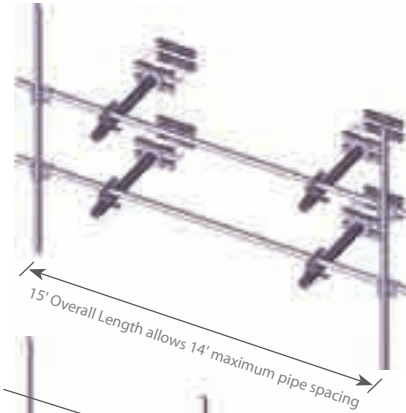

## Antenna Mounts

### Face Mounted Wireless Frames *continued*

5.930.0365.208  
Kit includes two  
2 3/8" x 8' pipes

5.930.0367.410  
Kit includes four  
2 3/8" x 10' pipes

5.930.0375.210  
Kit includes two  
2 3/8" x 10' pipes