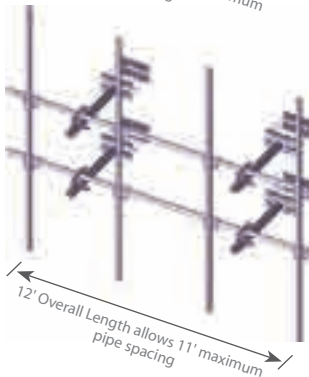

5.930.0367.410
Kit includes four
2 3/8" x 10' pipes