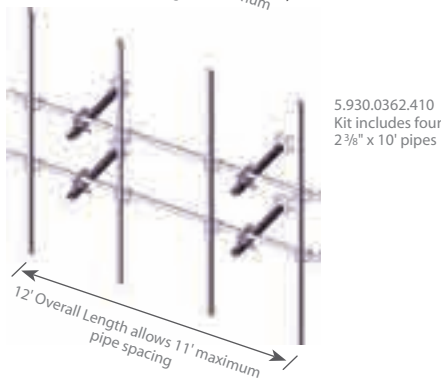

Antenna Mounts

Face Mounted Wireless Frames *continued*

Kit #	Description	Qty	List Price	Wt
12' Face Mounted Wireless Frames with Two Pipes				
5.930.0360.208	FWF12MS with two 2 3/8" x 8' pipes and Small Backing Kits	Ea	$1376	356
5.930.0360.210	FWF12MS with two 2 3/8" x 10' pipes and Small Backing Kits	Ea	$1422	375
5.930.0360.212	FWF12MS with two 2 3/8" x 12' pipes and Small Backing Kits	Ea	$1468	393
12' Face Mounted Wireless Frames with Three Pipes				
5.930.0361.308	FWF12MS with three 2 3/8" x 8' pipes and Small Backing Kits	Ea	$1567	409
5.930.0361.310	FWF12MS with three 2 3/8" x 10' pipes and Small Backing Kits	Ea	$1636	437
5.930.0361.312	FWF12MS with three 2 3/8" x 12' pipes and Small Backing Kits	Ea	$1705	464
12' Face Mounted Wireless Frames with Four Pipes				
5.930.0362.408	FWF12MS with four 2 3/8" x 8' pipes and Small Backing Kits	Ea	$1758	462
5.930.0362.410	FWF12MS with four 2 3/8" x 10' pipes and Small Backing Kits	Ea	$1850	499
5.930.0362.412	FWF12MS with four 2 3/8" x 12' pipes and Small Backing Kits	Ea	$1942	535

Note: 1. Small Backing Kits fit up to 4 1/2" OD rounds.
2. All Kits come with our standard 3 1/2" x 2' single arm standoffs.

Kit #	Description	Qty	List Price	Wt
15' Face Mounted Wireless Frames with Two Pipes				
5.930.0370.208	FWF15MS with two 2 3/8" x 8' pipes and Small Backing Kits	Ea	$1446	384
5.930.0370.210	FWF15MS with two 2 3/8" x 10' pipes and Small Backing Kits	Ea	$1492	403
5.930.0370.212	FWF15MS with two 2 3/8" x 12' pipes and Small Backing Kits	Ea	$1538	421
15' Face Mounted Wireless Frames with Three Pipes				
5.930.0371.308	FWF15MS with three 2 3/8" x 8' pipes and Small Backing Kits	Ea	$1637	437
5.930.0371.310	FWF15MS with three 2 3/8" x 10' pipes and Small Backing Kits	Ea	$1706	464
5.930.0371.312	FWF15MS with three 2 3/8" x 12' pipes and Small Backing Kits	Ea	$1775	492
15' Face Mounted Wireless Frames with Four Pipes				
5.930.0372.408	FWF15MS with four 2 3/8" x 8' pipes and Small Backing Kits	Ea	$1828	489
5.930.0372.410	FWF15MS with four 2 3/8" x 10' pipes and Small Backing Kits	Ea	$1920	526
5.930.0372.412	FWF15MS with four 2 3/8" x 12' pipes and Small Backing Kits	Ea	$2012	563

Note: 1. Small Backing Kits fit up to 4 1/2" OD rounds.
2. All Kits come with our standard 3 1/2" x 2' single arm standoffs.