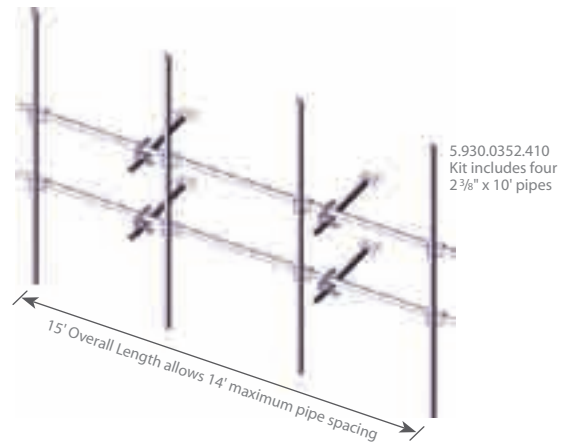

Antenna Mounts

Face Mounted Wireless Frames

Face Mounted Wireless Frames permit an entire sector of antennas to be mounted up to 1½' offset to a tower face. The bolt together design has tremendous versatility and is offered in two standard widths, 12' and 15'.

The frames each come complete with four 2' Single Arm Standoffs (on page 14) and Universal Crossover Assemblies (on page 9). Together, these allow flexibility in both the leg attachment angle and also the frame's angle along the tower face. The amount of adjustability depends on the tower face width, the tower leg attachment angle and

other unknown factors such as existing lines, but can be upwards of 30° under ideal circumstances.

The independent standoffs allow both vertical and tapered tower face installations. Depending on the backing hardware selected, they can attach up to 11" OD round legs or 8" angle legs. For installing to 60° angles (5" and smaller), we have included our special angle inserts to protect the leg from pinching during installation.

All material is hot dip galvanized for corrosion protection.

Kit #	Description	Qty	List Price	Wt
12' Face Mounted Wireless Frames with Two Pipes				
5.930.0340.208	FWF12LS with two 2 3/8" x 8' pipes and Small Backing Kits	Ea	$1188	314
5.930.0340.210	FWF12LS with two 2 3/8" x 10' pipes and Small Backing Kits	Ea	$1234	333
5.930.0340.212	FWF12LS with two 2 3/8" x 12' pipes and Small Backing Kits	Ea	$1280	351
12' Face Mounted Wireless Frames with Three Pipes				
5.930.0341.308	FWF12LS with three 2 3/8" x 8' pipes and Small Backing Kits	Ea	$1379	367
5.930.0341.310	FWF12LS with three 2 3/8" x 10' pipes and Small Backing Kits	Ea	$1448	395
5.930.0341.312	FWF12LS with three 2 3/8" x 12' pipes and Small Backing Kits	Ea	$1517	422
12' Face Mounted Wireless Frames with Four Pipes				
5.930.0342.408	FWF12LS with four 2 3/8" x 8' pipes and Small Backing Kits	Ea	$1570	420
5.930.0342.410	FWF12LS with four 2 3/8" x 10' pipes and Small Backing Kits	Ea	$1662	456
5.930.0342.412	FWF12LS with four 2 3/8" x 12' pipes and Small Backing Kits	Ea	$1754	493

Note: 1. Small Backing Kits fit up to 4½" OD rounds.
2. All Kits come with our standard 2 3/8" x 2' single arm standoffs.

Kit #	Description	Qty	List Price	Wt
15' Face Mounted Wireless Frames with Two Pipes				
5.930.0350.208	FWF15LS with two 2 3/8" x 8' pipes and Small Backing Kits	Ea	$1258	342
5.930.0350.210	FWF15LS with two 2 3/8" x 10' pipes and Small Backing Kits	Ea	$1304	360
5.930.0350.212	FWF15LS with two 2 3/8" x 12' pipes and Small Backing Kits	Ea	$1350	379
15' Face Mounted Wireless Frames with Three Pipes				
5.930.0351.308	FWF15LS with three 2 3/8" x 8' pipes and Small Backing Kits	Ea	$1449	395
5.930.0351.310	FWF15LS with three 2 3/8" x 10' pipes and Small Backing Kits	Ea	$1518	422
5.930.0351.312	FWF15LS with three 2 3/8" x 12' pipes and Small Backing Kits	Ea	$1587	450
15' Face Mounted Wireless Frames with Four Pipes				
5.930.0352.408	FWF15LS with four 2 3/8" x 8' pipes and Small Backing Kits	Ea	$1640	447
5.930.0352.410	FWF15LS with four 2 3/8" x 10' pipes and Small Backing Kits	Ea	$1732	484
5.930.0352.412	FWF15LS with four 2 3/8" x 12' pipes and Small Backing Kits	Ea	$1824	521

Note: 1. Small Backing Kits fit up to 4½" OD rounds.
2. All Kits come with our standard 2 3/8" x 2' single arm standoffs.