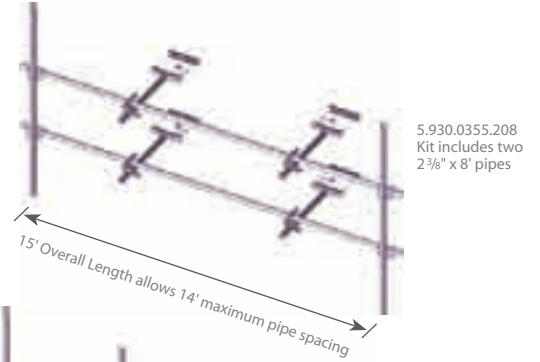

Antenna Mounts

Face Mounted Wireless Frames *continued*

Quick Guide

Size	2 different widths	Mounts to	Up to 11" OD rounds or 8" angles
Design	Face mounted with 2' standoffs	Material	Hot dip galvanized steel
Feature	Versatile 2' off-set attachment	Order Separately	Tie-Backs, page 12

Kit #	Description	Qty	List Price	Wt
12' Face Mounted Wireless Frames with Two Pipes				
5.930.0345.208	FWF12LL with two 2 3/8" x 8' pipes and Large Backing Kits	Ea	$1376	353
5.930.0345.210	FWF12LL with two 2 3/8" x 10' pipes and Large Backing Kits	Ea	$1422	371
5.930.0345.212	FWF12LL with two 2 3/8" x 12' pipes and Large Backing Kits	Ea	$1468	389
12' Face Mounted Wireless Frames with Three Pipes				
5.930.0346.308	FWF12LL with three 2 3/8" x 8' pipes and Large Backing Kits	Ea	$1567	405
5.930.0346.310	FWF12LL with three 2 3/8" x 10' pipes and Large Backing Kits	Ea	$1636	433
5.930.0346.312	FWF12LL with three 2 3/8" x 12' pipes and Large Backing Kits	Ea	$1705	460
12' Face Mounted Wireless Frames with Four Pipes				
5.930.0347.408	FWF12LL with four 2 3/8" x 8' pipes and Large Backing Kits	Ea	$1758	458
5.930.0347.410	FWF12LL with four 2 3/8" x 10' pipes and Large Backing Kits	Ea	$1850	495
5.930.0347.412	FWF12LL with four 2 3/8" x 12' pipes and Large Backing Kits	Ea	$1942	531

Note: 1. Large Backing Kits fit up to 11"OD rounds and 8" (60°) angles.
2. All Kits come with our standard 2 3/8" x 2' single arm standoffs.
3. All Kits come complete with angle inserts to prevent smaller 60° angles from pinching during face mount installation.

Kit #	Description	Qty	List Price	Wt
15' Face Mounted Wireless Frames with Two Pipes				
5.930.0355.208	FWF15LL with two 2 3/8" x 8' pipes and Large Backing Kits	Ea	$1446	380
5.930.0355.210	FWF15LL with two 2 3/8" x 10' pipes and Large Backing Kits	Ea	$1492	399
5.930.0355.212	FWF15LL with two 2 3/8" x 12' pipes and Large Backing Kits	Ea	$1538	417
15' Face Mounted Wireless Frames with Three Pipes				
5.930.0356.308	FWF15LL with three 2 3/8" x 8' pipes and Large Backing Kits	Ea	$1637	433
5.930.0356.310	FWF15LL with three 2 3/8" x 10' pipes and Large Backing Kits	Ea	$1706	461
5.930.0356.312	FWF15LL with three 2 3/8" x 12' pipes and Large Backing Kits	Ea	$1775	488
15' Face Mounted Wireless Frames with Four Pipes				
5.930.0357.408	FWF15LL with four 2 3/8" x 8' pipes and Large Backing Kits	Ea	$1828	486
5.930.0357.410	FWF15LL with four 2 3/8" x 10' pipes and Large Backing Kits	Ea	$1920	522
5.930.0357.412	FWF15LL with four 2 3/8" x 12' pipes and Large Backing Kits	Ea	$2012	559

Note: 1. Large Backing Kits fit up to 11"OD rounds and 8" (60°) angles.
2. All Kits come with our standard 2 3/8" x 2' single arm standoffs.
3. All Kits come complete with angle inserts to prevent smaller 60° angles from pinching during face mount installation.