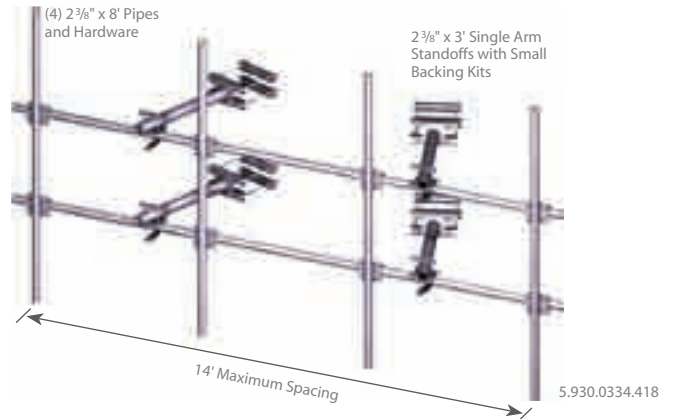

Antenna Mounts

Face Mounted Wireless Frames

Face Mounted Wireless Frames permit an entire sector of antennas to be mounted up to 2½' offset to a tower face. The bolt together design has tremendous versatility and is offered in two widths, 11' and 14' centred pipe-pipe distances.

The frames come complete with four Single Arm Standoffs (on previous page) and u-bolt hardware, which does allow some adjustment in the angle along the tower face. The amount of adjustability depends on the tower face width, the tower leg attachment and other unknown factors such as existing lines, but can be upwards of 30° under ideal circumstances.

The standoffs are independent and allow vertical or tapered tower face installation. Depending on the backing hardware selected, they can attach up to 11" OD round legs or 8" (60° or 90°) angle legs.

All material is hot dip galvanized to ensure long-term performance in environmental extremes.

Quick Guide

Size	2 different widths	Mounts to	Up to 11" OD rounds or 8" angles
Design	Face mounted with 3' standoffs	Material	Hot dip galvanized steel
Feature	Versatile attachment and up to 2½' offset	Order Separately	Tie-Backs, page 12

Kit #	Description	Qty	List Price	Wt
11' Face Mounted Wireless Frames				
5.930.0331.306	FWF11 with three 2 3/8" x 6' pipes and Small Backing Kits	Ea	$1358	358
5.930.0331.316	FWF11 with three 2 3/8" x 6' pipes and Large Backing Kits	Ea	$1494	392
5.930.0331.406	FWF11 with four 2 3/8" x 6' pipes and Small Backing Kits	Ea	$1526	401
5.930.0331.416	FWF11 with four 2 3/8" x 6' pipes and Large Backing Kits	Ea	$1662	435

Notes: 1. Small Backing Kits fit up to 4½" OD rounds and 4" (60°) angles.
2. Large Backing Kits fit up to 11" OD rounds and 8" angles.

Kit #	Description	Qty	List Price	Wt
14' Face Mounted Wireless Frames				
5.930.0334.308	FWF14 with three 2 3/8" x 8' pipes and Small Backing Kits	Ea	$1709	465
5.930.0334.318	FWF14 with three 2 3/8" x 8' pipes and Large Backing Kits	Ea	$1981	533
5.930.0334.408	FWF14 with four 2 3/8" x 8' pipes and Small Backing Kits	Ea	$1900	517
5.930.0334.418	FWF14 with four 2 3/8" x 8' pipes and Large Backing Kits	Ea	$2172	586

Notes: 1. Small Backing Kits fit up to 4½" OD rounds and 4" (60°) angles.
2. Large Backing Kits fit up to 11" OD rounds and 8" angles.