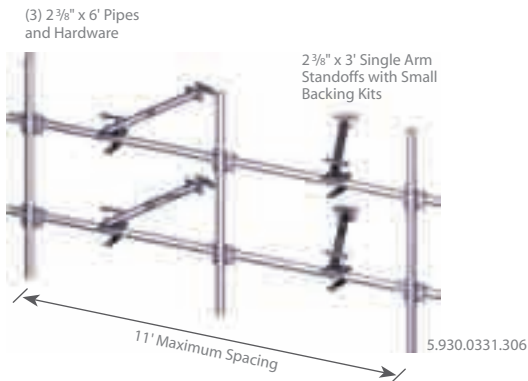

Antenna Mounts

Face Mounted Wireless Frames

Face Mounted Wireless Frames permit an entire sector of antennas to be mounted up to 2½' offset to a tower face. The bolt together design has tremendous versatility and is offered in two widths, 11' and 14' centred pipe-pipe distances.

The frames come complete with four Single Arm Standoffs (on previous page) and u-bolt hardware, which does allow some adjustment in the angle along the tower face. The amount of adjustability depends on the tower face width, the tower leg attachment and other unknown factors such as existing lines, but can be upwards of 30° under ideal circumstances.

The standoffs are independent and allow vertical or tapered tower face installation. Depending on the backing hardware selected, they can attach up to 11" OD round legs or 8" (60° or 90°) angle legs.

All material is hot dip galvanized to ensure long-term performance in environmental extremes.

Quick Guide

Size	2 different widths	Mounts to	Up to 11" OD rounds or 8" angles
Design	Face mounted with 3' standoffs	Material	Hot dip galvanized steel
Feature	Versatile attachment and up to 2½' offset	Order Separately	Tie-Backs, page 12

Kit #	Description	Qty	List Price	Wt
11' Face Mounted Wireless Frames				
5.930.0331.306	FWF11 with three 2 3/8" x 6' pipes and Small Backing Kits	Ea	$1358	358
5.930.0331.316	FWF11 with three 2 3/8" x 6' pipes and Large Backing Kits	Ea	$1494	392
5.930.0331.406	FWF11 with four 2 3/8" x 6' pipes and Small Backing Kits	Ea	$1526	401
5.930.0331.416	FWF11 with four 2 3/8" x 6' pipes and Large Backing Kits	Ea	$1662	435

Notes: 1. Small Backing Kits fit up to 4½" OD rounds and 4" (60°) angles.
2. Large Backing Kits fit up to 11" OD rounds and 8" angles.

Kit #	Description	Qty	List Price	Wt
14' Face Mounted Wireless Frames				
5.930.0334.308	FWF14 with three 2 3/8" x 8' pipes and Small Backing Kits	Ea	$1709	465
5.930.0334.318	FWF14 with three 2 3/8" x 8' pipes and Large Backing Kits	Ea	$1981	533
5.930.0334.408	FWF14 with four 2 3/8" x 8' pipes and Small Backing Kits	Ea	$1900	517
5.930.0334.418	FWF14 with four 2 3/8" x 8' pipes and Large Backing Kits	Ea	$2172	586

Notes: 1. Small Backing Kits fit up to 4½" OD rounds and 4" (60°) angles.
2. Large Backing Kits fit up to 11" OD rounds and 8" angles.