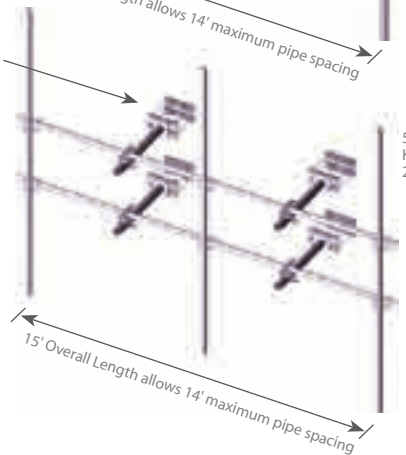

## Antenna Mounts

### Face Mounted Wireless Frames *continued*

5.930.0365.208  
Kit includes two  
2 3/8" x 8' pipes

5.930.0367.410  
Kit includes four  
2 3/8" x 10' pipes

5.930.0375.210  
Kit includes two  
2 3/8" x 10' pipes

Large Backing Kits  
with Angle Inserts

5.930.0376.312  
Kit includes three  
2 3/8" x 12' pipes

Kit #	Description	Qty	List Price	Wt
<b>12' Face Mounted Wireless Frames with Two Pipes</b>				
5.930.0365.208	FWF12ML with two 2 3/8" x 8' pipes and Large Backing Kits	Ea	\$1752	433
5.930.0365.210	FWF12ML with two 2 3/8" x 10' pipes and Large Backing Kits	Ea	\$1798	451
5.930.0365.212	FWF12ML with two 2 3/8" x 12' pipes and Large Backing Kits	Ea	\$1844	470
<b>12' Face Mounted Wireless Frames with Three Pipes</b>				
5.930.0366.308	FWF12ML with three 2 3/8" x 8' pipes and Large Backing Kits	Ea	\$1943	486
5.930.0366.310	FWF12ML with three 2 3/8" x 10' pipes and Large Backing Kits	Ea	\$2012	513
5.930.0366.312	FWF12ML with three 2 3/8" x 12' pipes and Large Backing Kits	Ea	\$2081	541
<b>12' Face Mounted Wireless Frames with Four Pipes</b>				
5.930.0367.408	FWF12ML with four 2 3/8" x 8' pipes and Large Backing Kits	Ea	\$2134	538
5.930.0367.410	FWF12ML with four 2 3/8" x 10' pipes and Large Backing Kits	Ea	\$2226	575
5.930.0367.412	FWF12ML with four 2 3/8" x 12' pipes and Large Backing Kits	Ea	\$2318	612