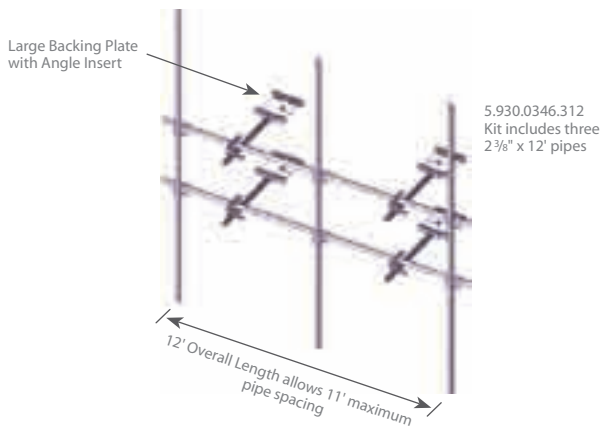

Antenna Mounts

Face Mounted Wireless Frames *continued*

Quick Guide

Size	2 different widths	Mounts to	Up to 11" OD rounds or 8" angles
Design	Face mounted with 2' standoffs	Material	Hot dip galvanized steel
Feature	Versatile 2' off-set attachment	Order Separately	Tie-Backs, page 12

Kit #	Description	Qty	List Price	Wt
12' Face Mounted Wireless Frames with Two Pipes				
5.930.0345.208	FWF12LL with two 2 3/8" x 8' pipes and Large Backing Kits	Ea	$1376	353
5.930.0345.210	FWF12LL with two 2 3/8" x 10' pipes and Large Backing Kits	Ea	$1422	371
5.930.0345.212	FWF12LL with two 2 3/8" x 12' pipes and Large Backing Kits	Ea	$1468	389
12' Face Mounted Wireless Frames with Three Pipes				
5.930.0346.308	FWF12LL with three 2 3/8" x 8' pipes and Large Backing Kits	Ea	$1567	405
5.930.0346.310	FWF12LL with three 2 3/8" x 10' pipes and Large Backing Kits	Ea	$1636	433
5.930.0346.312	FWF12LL with three 2 3/8" x 12' pipes and Large Backing Kits	Ea	$1705	460
12' Face Mounted Wireless Frames with Four Pipes				
5.930.0347.408	FWF12LL with four 2 3/8" x 8' pipes and Large Backing Kits	Ea	$1758	458
5.930.0347.410	FWF12LL with four 2 3/8" x 10' pipes and Large Backing Kits	Ea	$1850	495
5.930.0347.412	FWF12LL with four 2 3/8" x 12' pipes and Large Backing Kits	Ea	$1942	531

Note: 1. Large Backing Kits fit up to 11"OD rounds and 8" (60°) angles.
2. All Kits come with our standard 2 3/8" x 2' single arm standoffs.
3. All Kits come complete with angle inserts to prevent smaller 60° angles from pinching during face mount installation.

Kit #	Description	Qty	List Price	Wt
15' Face Mounted Wireless Frames with Two Pipes				
5.930.0355.208	FWF15LL with two 2 3/8" x 8' pipes and Large Backing Kits	Ea	$1446	380
5.930.0355.210	FWF15LL with two 2 3/8" x 10' pipes and Large Backing Kits	Ea	$1492	399
5.930.0355.212	FWF15LL with two 2 3/8" x 12' pipes and Large Backing Kits	Ea	$1538	417
15' Face Mounted Wireless Frames with Three Pipes				
5.930.0356.308	FWF15LL with three 2 3/8" x 8' pipes and Large Backing Kits	Ea	$1637	433
5.930.0356.310	FWF15LL with three 2 3/8" x 10' pipes and Large Backing Kits	Ea	$1706	461
5.930.0356.312	FWF15LL with three 2 3/8" x 12' pipes and Large Backing Kits	Ea	$1775	488
15' Face Mounted Wireless Frames with Four Pipes				
5.930.0357.408	FWF15LL with four 2 3/8" x 8' pipes and Large Backing Kits	Ea	$1828	486
5.930.0357.410	FWF15LL with four 2 3/8" x 10' pipes and Large Backing Kits	Ea	$1920	522
5.930.0357.412	FWF15LL with four 2 3/8" x 12' pipes and Large Backing Kits	Ea	$2012	559

Note: 1. Large Backing Kits fit up to 11"OD rounds and 8" (60°) angles.
2. All Kits come with our standard 2 3/8" x 2' single arm standoffs.
3. All Kits come complete with angle inserts to prevent smaller 60° angles from pinching during face mount installation.