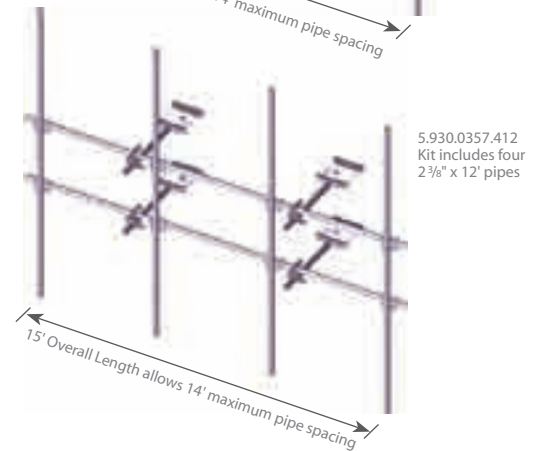

Antenna Mounts

Face Mounted Wireless Frames *continued*

Quick Guide

Size	2 different widths	Mounts to	Up to 11" OD rounds or 8" angles
Design	Face mounted with 2' standoffs	Material	Hot dip galvanized steel
Feature	Versatile 2' off-set attachment	Order Separately	Tie-Backs, page 12

Kit #	Description	Qty	List Price	Wt
12' Face Mounted Wireless Frames with Two Pipes				
5.930.0345.208	FWF12LL with two 2 3/8" x 8' pipes and Large Backing Kits	Ea	$1376	353
5.930.0345.210	FWF12LL with two 2 3/8" x 10' pipes and Large Backing Kits	Ea	$1422	371
5.930.0345.212	FWF12LL with two 2 3/8" x 12' pipes and Large Backing Kits	Ea	$1468	389
12' Face Mounted Wireless Frames with Three Pipes				
5.930.0346.308	FWF12LL with three 2 3/8" x 8' pipes and Large Backing Kits	Ea	$1567	405
5.930.0346.310	FWF12LL with three 2 3/8" x 10' pipes and Large Backing Kits	Ea	$1636	433
5.930.0346.312	FWF12LL with three 2 3/8" x 12' pipes and Large Backing Kits	Ea	$1705	460
12' Face Mounted Wireless Frames with Four Pipes				
5.930.0347.408	FWF12LL with four 2 3/8" x 8' pipes and Large Backing Kits	Ea	$1758	458
5.930.0347.410	FWF12LL with four 2 3/8" x 10' pipes and Large Backing Kits	Ea	$1850	495
5.930.0347.412	FWF12LL with four 2 3/8" x 12' pipes and Large Backing Kits	Ea	$1942	531

Note: 1. Large Backing Kits fit up to 11"OD rounds and 8" (60°) angles.
2. All Kits come with our standard 2 3/8" x 2' single arm standoffs.
3. All Kits come complete with angle inserts to prevent smaller 60° angles from pinching during face mount installation.

Kit #	Description	Qty	List Price	Wt
15' Face Mounted Wireless Frames with Two Pipes				
5.930.0355.208	FWF15LL with two 2 3/8" x 8' pipes and Large Backing Kits	Ea	$1446	380
5.930.0355.210	FWF15LL with two 2 3/8" x 10' pipes and Large Backing Kits	Ea	$1492	399
5.930.0355.212	FWF15LL with two 2 3/8" x 12' pipes and Large Backing Kits	Ea	$1538	417
15' Face Mounted Wireless Frames with Three Pipes				
5.930.0356.308	FWF15LL with three 2 3/8" x 8' pipes and Large Backing Kits	Ea	$1637	433
5.930.0356.310	FWF15LL with three 2 3/8" x 10' pipes and Large Backing Kits	Ea	$1706	461
5.930.0356.312	FWF15LL with three 2 3/8" x 12' pipes and Large Backing Kits	Ea	$1775	488
15' Face Mounted Wireless Frames with Four Pipes				
5.930.0357.408	FWF15LL with four 2 3/8" x 8' pipes and Large Backing Kits	Ea	$1828	486
5.930.0357.410	FWF15LL with four 2 3/8" x 10' pipes and Large Backing Kits	Ea	$1920	522
5.930.0357.412	FWF15LL with four 2 3/8" x 12' pipes and Large Backing Kits	Ea	$2012	559

Note: 1. Large Backing Kits fit up to 11"OD rounds and 8" (60°) angles.
2. All Kits come with our standard 2 3/8" x 2' single arm standoffs.
3. All Kits come complete with angle inserts to prevent smaller 60° angles from pinching during face mount installation.