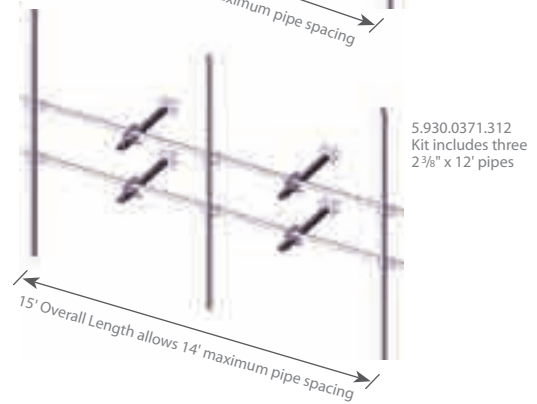

Antenna Mounts

Face Mounted Wireless Frames *continued*

Kit #	Description	Qty	List Price	Wt
12' Face Mounted Wireless Frames with Two Pipes				
5.930.0360.208	FWF12MS with two 2 3/8" x 8' pipes and Small Backing Kits	Ea	$1376	356
5.930.0360.210	FWF12MS with two 2 3/8" x 10' pipes and Small Backing Kits	Ea	$1422	375
5.930.0360.212	FWF12MS with two 2 3/8" x 12' pipes and Small Backing Kits	Ea	$1468	393
12' Face Mounted Wireless Frames with Three Pipes				
5.930.0361.308	FWF12MS with three 2 3/8" x 8' pipes and Small Backing Kits	Ea	$1567	409
5.930.0361.310	FWF12MS with three 2 3/8" x 10' pipes and Small Backing Kits	Ea	$1636	437
5.930.0361.312	FWF12MS with three 2 3/8" x 12' pipes and Small Backing Kits	Ea	$1705	464
12' Face Mounted Wireless Frames with Four Pipes				
5.930.0362.408	FWF12MS with four 2 3/8" x 8' pipes and Small Backing Kits	Ea	$1758	462
5.930.0362.410	FWF12MS with four 2 3/8" x 10' pipes and Small Backing Kits	Ea	$1850	499
5.930.0362.412	FWF12MS with four 2 3/8" x 12' pipes and Small Backing Kits	Ea	$1942	535

Note: 1. Small Backing Kits fit up to 4 1/2" OD rounds.
2. All Kits come with our standard 3 1/2" x 2' single arm standoffs.

Kit #	Description	Qty	List Price	Wt
15' Face Mounted Wireless Frames with Two Pipes				
5.930.0370.208	FWF15MS with two 2 3/8" x 8' pipes and Small Backing Kits	Ea	$1446	384
5.930.0370.210	FWF15MS with two 2 3/8" x 10' pipes and Small Backing Kits	Ea	$1492	403
5.930.0370.212	FWF15MS with two 2 3/8" x 12' pipes and Small Backing Kits	Ea	$1538	421
15' Face Mounted Wireless Frames with Three Pipes				
5.930.0371.308	FWF15MS with three 2 3/8" x 8' pipes and Small Backing Kits	Ea	$1637	437
5.930.0371.310	FWF15MS with three 2 3/8" x 10' pipes and Small Backing Kits	Ea	$1706	464
5.930.0371.312	FWF15MS with three 2 3/8" x 12' pipes and Small Backing Kits	Ea	$1775	492
15' Face Mounted Wireless Frames with Four Pipes				
5.930.0372.408	FWF15MS with four 2 3/8" x 8' pipes and Small Backing Kits	Ea	$1828	489
5.930.0372.410	FWF15MS with four 2 3/8" x 10' pipes and Small Backing Kits	Ea	$1920	526
5.930.0372.412	FWF15MS with four 2 3/8" x 12' pipes and Small Backing Kits	Ea	$2012	563

Note: 1. Small Backing Kits fit up to 4 1/2" OD rounds.
2. All Kits come with our standard 3 1/2" x 2' single arm standoffs.