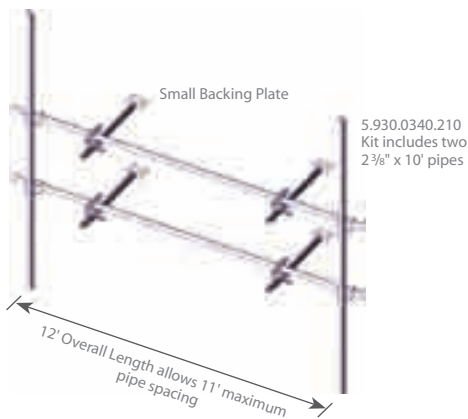

Antenna Mounts

Face Mounted Wireless Frames

Face Mounted Wireless Frames permit an entire sector of antennas to be mounted up to 1½' offset to a tower face. The bolt together design has tremendous versatility and is offered in two standard widths, 12' and 15'.

The frames each come complete with four 2' Single Arm Standoffs (on page 14) and Universal Crossover Assemblies (on page 9). Together, these allow flexibility in both the leg attachment angle and also the frame's angle along the tower face. The amount of adjustability depends on the tower face width, the tower leg attachment angle and

other unknown factors such as existing lines, but can be upwards of 30° under ideal circumstances.

The independent standoffs allow both vertical and tapered tower face installations. Depending on the backing hardware selected, they can attach up to 11" OD round legs or 8" angle legs. For installing to 60° angles (5" and smaller), we have included our special angle inserts to protect the leg from pinching during installation.

All material is hot dip galvanized for corrosion protection.

Kit #	Description	Qty	List Price	Wt
12' Face Mounted Wireless Frames with Two Pipes				
5.930.0340.208	FWF12LS with two 2 3/8" x 8' pipes and Small Backing Kits	Ea	$1188	314
5.930.0340.210	FWF12LS with two 2 3/8" x 10' pipes and Small Backing Kits	Ea	$1234	333
5.930.0340.212	FWF12LS with two 2 3/8" x 12' pipes and Small Backing Kits	Ea	$1280	351
12' Face Mounted Wireless Frames with Three Pipes				
5.930.0341.308	FWF12LS with three 2 3/8" x 8' pipes and Small Backing Kits	Ea	$1379	367
5.930.0341.310	FWF12LS with three 2 3/8" x 10' pipes and Small Backing Kits	Ea	$1448	395
5.930.0341.312	FWF12LS with three 2 3/8" x 12' pipes and Small Backing Kits	Ea	$1517	422
12' Face Mounted Wireless Frames with Four Pipes				
5.930.0342.408	FWF12LS with four 2 3/8" x 8' pipes and Small Backing Kits	Ea	$1570	420
5.930.0342.410	FWF12LS with four 2 3/8" x 10' pipes and Small Backing Kits	Ea	$1662	456
5.930.0342.412	FWF12LS with four 2 3/8" x 12' pipes and Small Backing Kits	Ea	$1754	493

Note: 1. Small Backing Kits fit up to 4½" OD rounds.
2. All Kits come with our standard 2 3/8" x 2' single arm standoffs.

Kit #	Description	Qty	List Price	Wt
15' Face Mounted Wireless Frames with Two Pipes				
5.930.0350.208	FWF15LS with two 2 3/8" x 8' pipes and Small Backing Kits	Ea	$1258	342
5.930.0350.210	FWF15LS with two 2 3/8" x 10' pipes and Small Backing Kits	Ea	$1304	360
5.930.0350.212	FWF15LS with two 2 3/8" x 12' pipes and Small Backing Kits	Ea	$1350	379
15' Face Mounted Wireless Frames with Three Pipes				
5.930.0351.308	FWF15LS with three 2 3/8" x 8' pipes and Small Backing Kits	Ea	$1449	395
5.930.0351.310	FWF15LS with three 2 3/8" x 10' pipes and Small Backing Kits	Ea	$1518	422
5.930.0351.312	FWF15LS with three 2 3/8" x 12' pipes and Small Backing Kits	Ea	$1587	450
15' Face Mounted Wireless Frames with Four Pipes				
5.930.0352.408	FWF15LS with four 2 3/8" x 8' pipes and Small Backing Kits	Ea	$1640	447
5.930.0352.410	FWF15LS with four 2 3/8" x 10' pipes and Small Backing Kits	Ea	$1732	484
5.930.0352.412	FWF15LS with four 2 3/8" x 12' pipes and Small Backing Kits	Ea	$1824	521

Note: 1. Small Backing Kits fit up to 4½" OD rounds.
2. All Kits come with our standard 2 3/8" x 2' single arm standoffs.