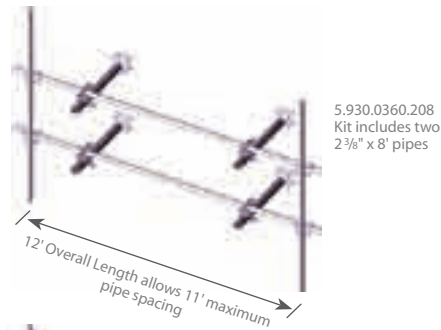

Antenna Mounts

Face Mounted Wireless Frames *continued*

Kit #	Description	Qty	List Price	Wt
12' Face Mounted Wireless Frames with Two Pipes				
5.930.0360.208	FWF12MS with two 2 3/8" x 8' pipes and Small Backing Kits	Ea	$1376	356
5.930.0360.210	FWF12MS with two 2 3/8" x 10' pipes and Small Backing Kits	Ea	$1422	375
5.930.0360.212	FWF12MS with two 2 3/8" x 12' pipes and Small Backing Kits	Ea	$1468	393
12' Face Mounted Wireless Frames with Three Pipes				
5.930.0361.308	FWF12MS with three 2 3/8" x 8' pipes and Small Backing Kits	Ea	$1567	409
5.930.0361.310	FWF12MS with three 2 3/8" x 10' pipes and Small Backing Kits	Ea	$1636	437
5.930.0361.312	FWF12MS with three 2 3/8" x 12' pipes and Small Backing Kits	Ea	$1705	464
12' Face Mounted Wireless Frames with Four Pipes				
5.930.0362.408	FWF12MS with four 2 3/8" x 8' pipes and Small Backing Kits	Ea	$1758	462
5.930.0362.410	FWF12MS with four 2 3/8" x 10' pipes and Small Backing Kits	Ea	$1850	499
5.930.0362.412	FWF12MS with four 2 3/8" x 12' pipes and Small Backing Kits	Ea	$1942	535

Note: 1. Small Backing Kits fit up to 4 1/2" OD rounds.
2. All Kits come with our standard 3 1/2" x 2' single arm standoffs.

Kit #	Description	Qty	List Price	Wt
15' Face Mounted Wireless Frames with Two Pipes				
5.930.0370.208	FWF15MS with two 2 3/8" x 8' pipes and Small Backing Kits	Ea	$1446	384
5.930.0370.210	FWF15MS with two 2 3/8" x 10' pipes and Small Backing Kits	Ea	$1492	403
5.930.0370.212	FWF15MS with two 2 3/8" x 12' pipes and Small Backing Kits	Ea	$1538	421
15' Face Mounted Wireless Frames with Three Pipes				
5.930.0371.308	FWF15MS with three 2 3/8" x 8' pipes and Small Backing Kits	Ea	$1637	437
5.930.0371.310	FWF15MS with three 2 3/8" x 10' pipes and Small Backing Kits	Ea	$1706	464
5.930.0371.312	FWF15MS with three 2 3/8" x 12' pipes and Small Backing Kits	Ea	$1775	492
15' Face Mounted Wireless Frames with Four Pipes				
5.930.0372.408	FWF15MS with four 2 3/8" x 8' pipes and Small Backing Kits	Ea	$1828	489
5.930.0372.410	FWF15MS with four 2 3/8" x 10' pipes and Small Backing Kits	Ea	$1920	526
5.930.0372.412	FWF15MS with four 2 3/8" x 12' pipes and Small Backing Kits	Ea	$2012	563

Note: 1. Small Backing Kits fit up to 4 1/2" OD rounds.
2. All Kits come with our standard 3 1/2" x 2' single arm standoffs.