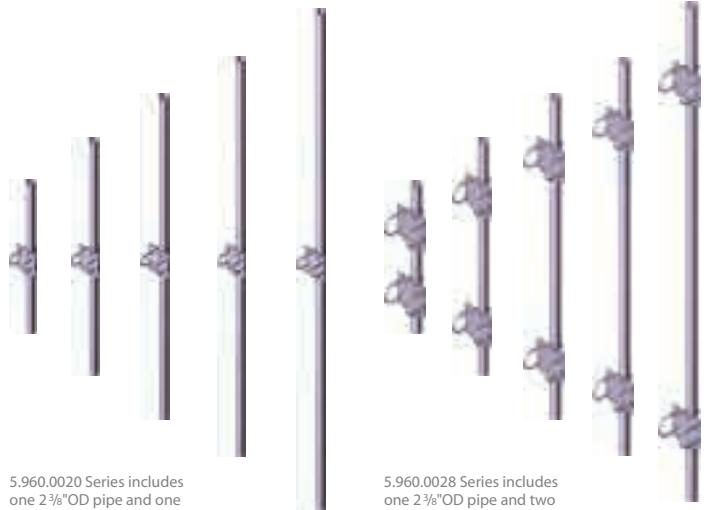

Miscellaneous Tower Accessories

Pipe Mount Kits

Trylon TSF's Pipe Mount Kits are offered in a full array of alternatives that cover almost every antenna installation possibility. These kits are ideal for mounting to other kits (such as t-frames, wireless frames and standoffs) to create additional antenna capacity.

Each kit comes with one pipe and either a single or double crossover kit. The pipes are standardized in either 2 3/8", 3 1/2", or 4 1/2" OD pipe sizes and in 2' incremental lengths. While the crossover kits are matched to both the included pipe and connecting horizontal pipe size. Please see the accompanying figure to further understand our numbering system.

All material hot dip galvanized for maximum protection.

5.960.0020 Series includes one 2 3/8" OD pipe and one 2 3/8"-2 3/8" Fixed Crossover Kit

5.960.0028 Series includes one 2 3/8" OD pipe and two 2 3/8"-4 1/2" Fixed Crossover Kits

5.960.0038 Series includes one 3½" OD pipe and two 3½"-4½" Fixed Crossover Kits

Quick Guide

Size	2¾" to 4½" OD pipes	Mounts to	2¾", 27/8", 3½" and 4½" OD pipes
Design	U-bolted together	Material	Hot dip galvanized steel
Feature	Easy installation	Order Separately	Main horizontal pipes like t-frames, etc.