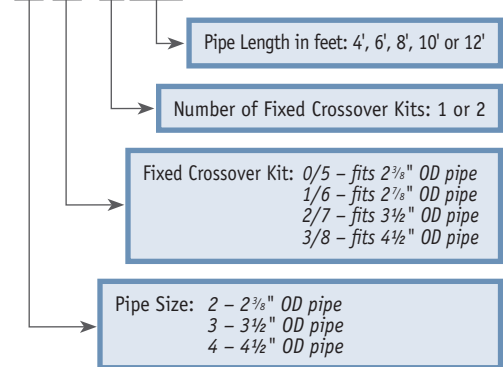

5.960.00WX.YZZ

Kit #	Description	Qty	List Price	Wt
3½" Pipe Mount Kits (can attach to 2¾" OD horizontal pipes)				
5.960.0030.104	3½" x 4' Pipe c/w (1) 3½"-2¾" FCO	Ea	$130	37
5.960.0030.106	3½" x 6' Pipe c/w (1) 3½"-2¾" FCO	Ea	$165	51
5.960.0030.108	3½" x 8' Pipe c/w (1) 3½"-2¾" FCO	Ea	$200	65
5.960.0030.110	3½" x 10' Pipe c/w (1) 3½"-2¾" FCO	Ea	$236	79
5.960.0030.112	3½" x 12' Pipe c/w (1) 3½"-2¾" FCO	Ea	$271	93
3½" Pipe Mount Kits (can attach to 27/8" OD horizontal pipes)				
5.960.0031.104	3½" x 4' Pipe c/w (1) 3½"-27/8" FCO	Ea	$131	38
5.960.0031.106	3½" x 6' Pipe c/w (1) 3½"-27/8" FCO	Ea	$166	52
5.960.0031.108	3½" x 8' Pipe c/w (1) 3½"-27/8" FCO	Ea	$201	66
5.960.0031.110	3½" x 10' Pipe c/w (1) 3½"-27/8" FCO	Ea	$237	80
5.960.0031.112	3½" x 12' Pipe c/w (1) 3½"-27/8" FCO	Ea	$272	94
3½" Pipe Mount Kits (can attach to 3½" OD horizontal pipes)				
5.960.0032.104	3½" x 4' Pipe c/w (1) 3½"-3½" FCO	Ea	$135	38
5.960.0032.106	3½" x 6' Pipe c/w (1) 3½"-3½" FCO	Ea	$170	52
5.960.0032.108	3½" x 8' Pipe c/w (1) 3½"-3½" FCO	Ea	$205	66
5.960.0032.110	3½" x 10' Pipe c/w (1) 3½"-3½" FCO	Ea	$241	80
5.960.0032.112	3½" x 12' Pipe c/w (1) 3½"-3½" FCO	Ea	$276	94
3½" Pipe Mount Kits (can attach to 4½" OD horizontal pipes)				
5.960.0033.104	3½" x 4' Pipe c/w (1) 3½"-4½" FCO	Ea	$145	40
5.960.0033.106	3½" x 6' Pipe c/w (1) 3½"-4½" FCO	Ea	$180	54
5.960.0033.108	3½" x 8' Pipe c/w (1) 3½"-4½" FCO	Ea	$215	68
5.960.0033.110	3½" x 10' Pipe c/w (1) 3½"-4½" FCO	Ea	$251	82
5.960.0033.112	3½" x 12' Pipe c/w (1) 3½"-4½" FCO	Ea	$286	96

Note: FCO (fixed crossover) kits can be viewed on page 8 of our catalogue.

Kit #	Description	Qty	List Price	Wt
3½" Pipe Mount Kits (can attach to 2¾" OD horizontal pipes)				
5.960.0035.204	3½" x 4' Pipe c/w (2) 3½"-2¾" FCO	Ea	$185	47
5.960.0035.206	3½" x 6' Pipe c/w (2) 3½"-2¾" FCO	Ea	$220	61
5.960.0035.208	3½" x 8' Pipe c/w (2) 3½"-2¾" FCO	Ea	$255	75
5.960.0035.210	3½" x 10' Pipe c/w (2) 3½"-2¾" FCO	Ea	$291	89
5.960.0035.212	3½" x 12' Pipe c/w (2) 3½"-2¾" FCO	Ea	$326	103
3½" Pipe Mount Kits (can attach to 27/8" OD horizontal pipes)				
5.960.0036.204	3½" x 4' Pipe c/w (2) 3½"-27/8" FCO	Ea	$187	47
5.960.0036.206	3½" x 6' Pipe c/w (2) 3½"-27/8" FCO	Ea	$222	61
5.960.0036.208	3½" x 8' Pipe c/w (2) 3½"-27/8" FCO	Ea	$257	75
5.960.0036.210	3½" x 10' Pipe c/w (2) 3½"-27/8" FCO	Ea	$293	89
5.960.0036.212	3½" x 12' Pipe c/w (2) 3½"-27/8" FCO	Ea	$328	103
3½" Pipe Mount Kits (can attach to 3½" OD horizontal pipes)				
5.960.0037.204	3½" x 4' Pipe c/w (2) 3½"-3½" FCO	Ea	$195	47
5.960.0037.206	3½" x 6' Pipe c/w (2) 3½"-3½" FCO	Ea	$230	61
5.960.0037.208	3½" x 8' Pipe c/w (2) 3½"-3½" FCO	Ea	$265	75
5.960.0037.210	3½" x 10' Pipe c/w (2) 3½"-3½" FCO	Ea	$301	89
5.960.0037.212	3½" x 12' Pipe c/w (2) 3½"-3½" FCO	Ea	$336	103
3½" Pipe Mount Kits (can attach to 4½" OD horizontal pipes)				
5.960.0038.204	3½" x 4' Pipe c/w (2) 3½"-4½" FCO	Ea	$215	52
5.960.0038.206	3½" x 6' Pipe c/w (2) 3½"-4½" FCO	Ea	$250	66
5.960.0038.208	3½" x 8' Pipe c/w (2) 3½"-4½" FCO	Ea	$285	80
5.960.0038.210	3½" x 10' Pipe c/w (2) 3½"-4½" FCO	Ea	$321	94
5.960.0038.212	3½" x 12' Pipe c/w (2) 3½"-4½" FCO	Ea	$356	108