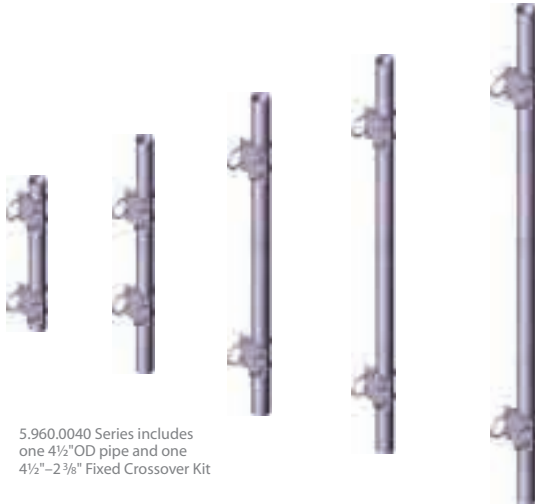

Miscellaneous Tower Accessories

Pipe Mount Kits *continued*

5.960.0040 Series includes one 4½" OD pipe and one 4½"-2¾" Fixed Crossover Kit