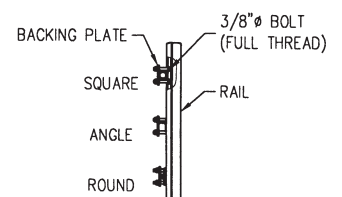

Miscellaneous Tower Accessories

Cougar™ Fall Protection System

- Certified to CSA Z259.2.1-98 latest amendment (Nov. '01).
- Heavy duty fall protection; aluminum trolley and rail
- Provides instant fall arrest (<1" movement). This means a greater comfort level vs. falling several inches, as with other systems.
- A "brake lever" with teeth bears on the thick rail wall, eliminating need for notches or stops.
- Trolley is removable. Rail accepts multiple trolleys.
- Rail and trolley body will never rust. Made of high quality 6061-T6 aluminum.
- Trolley has exclusive *SafetyLok™* orientation lock-out feature. Prevents reverse installation of trolley.
- Top-most rail section has a "bolt-stop" safety feature which prevents climber from continuing off the rail.
- Other exclusive safety advantages:
 - *Rail has symmetrical shape. This means even if all the rail gets inadvertently installed upside down, the trolley still won't go on. That's a risk with asymmetrical rail products.*
 - *Rescue. In the event of serious fall, Cougar™ trolley remains operational. Therefore, a 2nd rescue worker does not have to detach injured man from his trolley when lowering him.*

Trolley

SafetyLok™ feature obstructs installation if trolley is upside down, as shown to the left

SafetyLok™ gravity device rests idly out of the way when installed correctly

Attachment Notes

STANDARD RAIL ATTACHMENT